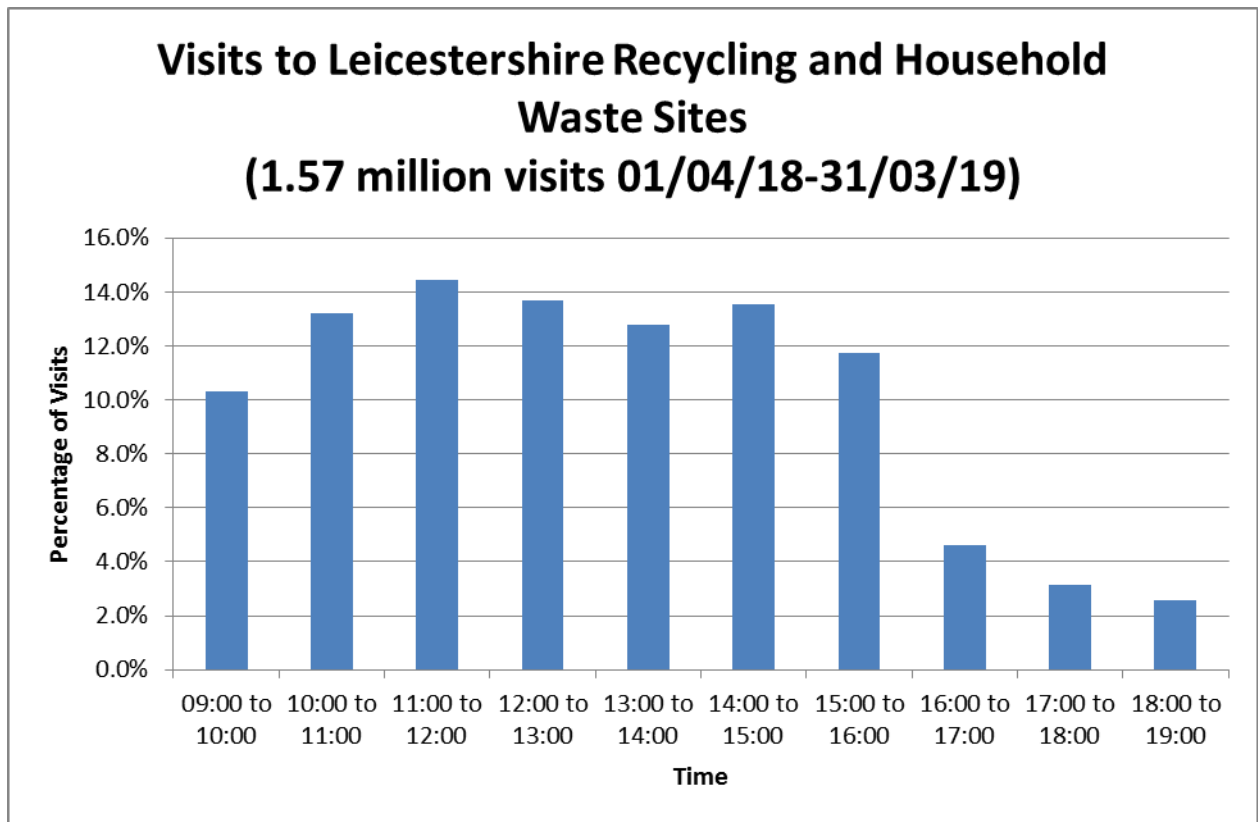

Visits to Leicestershire Recycling and Household Waste Sites

This page is intentionally left blank